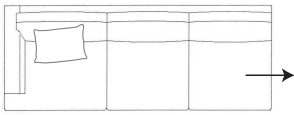

SIDE VIEW (CM)

Seat Height	Seat Depth	Back Height	Arm Height	Leg Height	Scatter Size
41	60	68	58	10	50 x 50 cm

DIMENSIONS (CM)

L 284 x D 96 x H 87
Grand

L 234 x D 96 x H 87
4 Seater

L 204 x D 96 x H 87
3 Seater

L 174 x D 96 x H 87
2 Seater

L 107 x D 96 x H 87
Chair

L 70 x D 60 x H 41
Ottoman

DIMENSIONS (CM)

L 292 x D 96 x H 87
Grand 1 Arm

L 212 x D 96 x H 87
4 Seater 1 Arm

L 182 x D 96 x H 87
3 Seater 1 Arm

L 152 x D 96 x H 87
2 Seater 1 Arm

L 102 x D 160 x H 87
Chaise

MODULAR COMBINATIONS

COMBINATION 1
3 Seater 1 Arm (LH)
Chaise (RH)

COMBINATION 2
Chaise (LH)
Grand 1 Arm (RH)