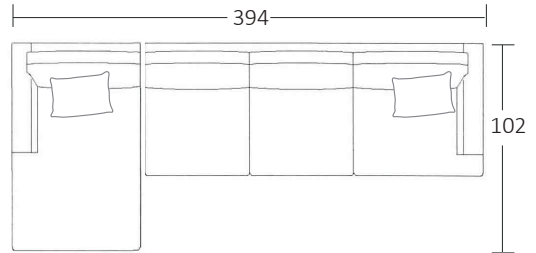

SIDE VIEW (CM)

Seat Height	Seat Depth	Back Height	Arm Height	Leg Height	Scatter Size
41	60	68	58	10	50 x 50 cm

DIMENSIONS (CM)

L 284 x D 96 x H 87
Grand

L 234 x D 96 x H 87
4 Seater

L 204 x D 96 x H 87
3 Seater

L 174 x D 96 x H 87
2 Seater

L 107 x D 96 x H 87
Chair

L 70 x D 60 x H 41
Ottoman

DIMENSIONS (CM)

L 292 x D 96 x H 87
Grand 1 Arm

L 212 x D 96 x H 87
4 Seater 1 Arm

L 182 x D 96 x H 87
3 Seater 1 Arm

L 152 x D 96 x H 87
2 Seater 1 Arm

L 102 x D 160 x H 87
Chaise

MODULAR COMBINATIONS

COMBINATION 1
3 Seater 1 Arm (LH)
Chaise (RH)

COMBINATION 2
Chaise (LH)
Grand 1 Arm (RH)