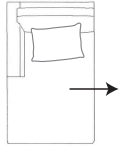

SIDE VIEW (CM)

Seat Height	Seat Depth	Back Height	Arm Height	Leg Height	Scatter Size
41	60	68	58	10	50 x 50 cm

DIMENSIONS (CM)

L 284 x D 96 x H 87
Grand

L 234 x D 96 x H 87
4 Seater

L 204 x D 96 x H 87
3 Seater

L 174 x D 96 x H 87
2 Seater

L 107 x D 96 x H 87
Chair

L 70 x D 60 x H 41
Ottoman

DIMENSIONS (CM)

L 292 x D 96 x H 87
Grand 1 Arm

L 212 x D 96 x H 87
4 Seater 1 Arm

L 182 x D 96 x H 87
3 Seater 1 Arm

L 152 x D 96 x H 87
2 Seater 1 Arm

L 102 x D 160 x H 87
Chaise

MODULAR COMBINATIONS

COMBINATION 1
3 Seater 1 Arm (LH)
Chaise (RH)

COMBINATION 2
Chaise (LH)
Grand 1 Arm (RH)