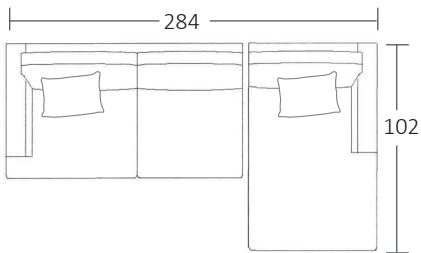

SIDE VIEW (CM)

Seat Height	Seat Depth	Back Height	Arm Height	Leg Height	Scatter Size
41	60	68	58	10	50 x 50 cm

DIMENSIONS (CM)

L 284 x D 96 x H 87
Grand

L 234 x D 96 x H 87
4 Seater

L 204 x D 96 x H 87
3 Seater

L 174 x D 96 x H 87
2 Seater

L 107 x D 96 x H 87
Chair

L 70 x D 60 x H 41
Ottoman

DIMENSIONS (CM)

L 292 x D 96 x H 87
Grand 1 Arm

L 212 x D 96 x H 87
4 Seater 1 Arm

L 182 x D 96 x H 87
3 Seater 1 Arm

L 152 x D 96 x H 87
2 Seater 1 Arm

L 102 x D 160 x H 87
Chaise

MODULAR COMBINATIONS

COMBINATION 1
3 Seater 1 Arm (LH)
Chaise (RH)

COMBINATION 2
Chaise (LH)
Grand 1 Arm (RH)