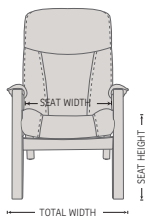

## FUNCTIONS

EFFORTLESS RECLINING MECHANISM

ADJUSTABLE HEADREST

ERGONOMICALLY SLOPED OTTOMAN

COMFORT FLEXI-PILLOW (OPTIONAL)

## DIMENSIONS

| CHAIR SIZE             | TOTAL WIDTH     | TOTAL DEPTH     | TOTAL HEIGHT     | SEAT WIDTH    | SEAT HEIGHT     | SEAT DEPTH      |
|------------------------|-----------------|-----------------|------------------|---------------|-----------------|-----------------|
| Jade 202 standard size | 70 cm / 27.5 in | 73 cm / 28.7 in | 110 cm / 43.3 in | 51 cm / 20 in | 48 cm / 18.8 in | 49 cm / 19.2 in |
| Jade 302 large size    | 76 cm / 29.9 in | 75 cm / 29.5 in | 112 cm / 44 in   | 56 cm / 22 in | 48 cm / 18.8 in | 51 cm / 20 in   |
| Jade Ottoman           | 57 cm / 22.4 in | 40 cm / 15.7 in | 47 cm / 18.5 in  |               |                 |                 |