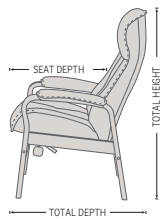

## FUNCTIONS

EFFORTLESS RECLINING MECHANISM

ADJUSTABLE HEADREST

ERGONOMICALLY SLOPED OTTOMAN

COMFORT FLEXI-PILLOW (OPTIONAL)

## DIMENSIONS

| CHAIR SIZE             | TOTAL WIDTH     | TOTAL DEPTH     | TOTAL HEIGHT     | SEAT WIDTH    | SEAT HEIGHT     | SEAT DEPTH      |
|------------------------|-----------------|-----------------|------------------|---------------|-----------------|-----------------|
| Jade 202 standard size | 70 cm / 27.5 in | 73 cm / 28.7 in | 110 cm / 43.3 in | 51 cm / 20 in | 48 cm / 18.8 in | 49 cm / 19.2 in |
| Jade 302 large size    | 76 cm / 29.9 in | 75 cm / 29.5 in | 112 cm / 44 in   | 56 cm / 22 in | 48 cm / 18.8 in | 51 cm / 20 in   |
| Jade Ottoman           | 57 cm / 22.4 in | 40 cm / 15.7 in | 47 cm / 18.5 in  |               |                 |                 |