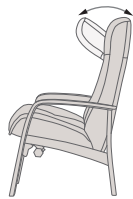

## FUNCTIONS

EFFORTLESS RECLINING MECHANISM

ADJUSTABLE HEADREST

ERGONOMICALLY SLOPED OTTOMAN

COMFORT FLEXI-PILLOW (OPTIONAL)