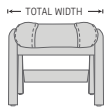

## FUNCTIONS

EFFORTLESS RECLINING MECHANISM

ADJUSTABLE HEADREST

ERGONOMICALLY SLOPED OTTOMAN

COMFORT FLEXI-PILLOW (OPTIONAL)

## DIMENSIONS

| CHAIR SIZE             | TOTAL WIDTH     | TOTAL DEPTH     | TOTAL HEIGHT     | SEAT WIDTH    | SEAT HEIGHT     | SEAT DEPTH      |
|------------------------|-----------------|-----------------|------------------|---------------|-----------------|-----------------|
| Jade 202 standard size | 70 cm / 27.5 in | 73 cm / 28.7 in | 110 cm / 43.3 in | 51 cm / 20 in | 48 cm / 18.8 in | 49 cm / 19.2 in |
| Jade 302 large size    | 76 cm / 29.9 in | 75 cm / 29.5 in | 112 cm / 44 in   | 56 cm / 22 in | 48 cm / 18.8 in | 51 cm / 20 in   |
| Jade Ottoman           | 57 cm / 22.4 in | 40 cm / 15.7 in | 47 cm / 18.5 in  |               |                 |                 |