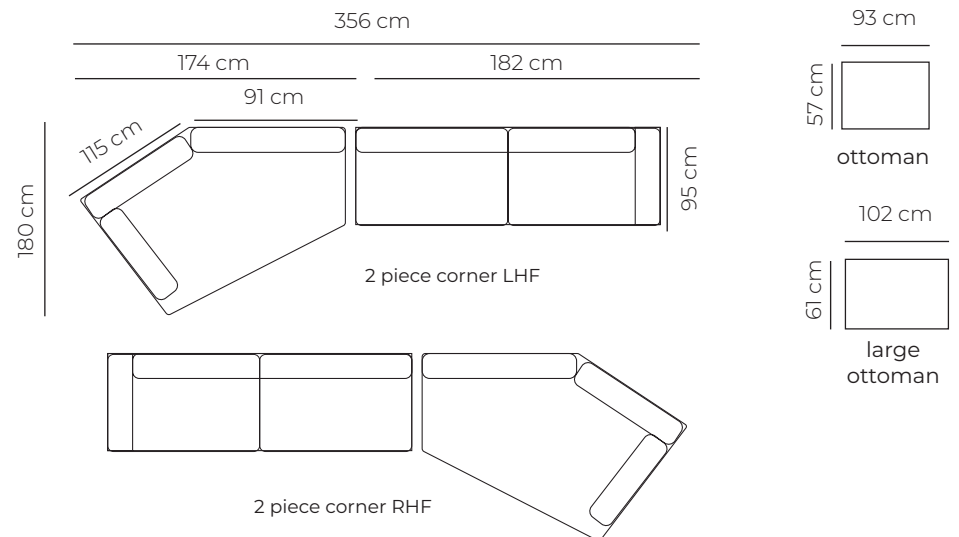

Notes

Charles Modular Components

* measurements are approximate and are subject to commercial tolerance

10 Year
Frame Warranty

2 Year
Foam Warranty

2 Year
Fabric Warranty

Reversible Back
Cushions

Scan for more
information & options on
our Charles Range or visit:
berkowitz.com.au

Berkowitz
A FURNITURE FAMILY