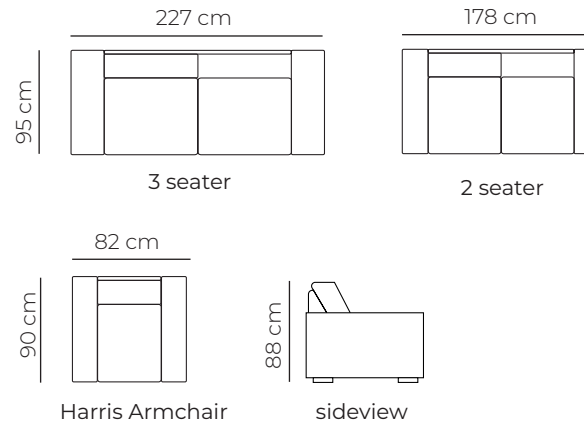

Charles Sofa Collection

Charles Dimensions

Charles

3 seater (227 cm x 95 cm x 84 cm) in Fancy fabric with Harris armchair

Construction

- Kiln-dried plantation timber frame
- No Sag Spring Base
- Loose fibre back cushions
- High density foam with fibre wrap seating
- Timber feet